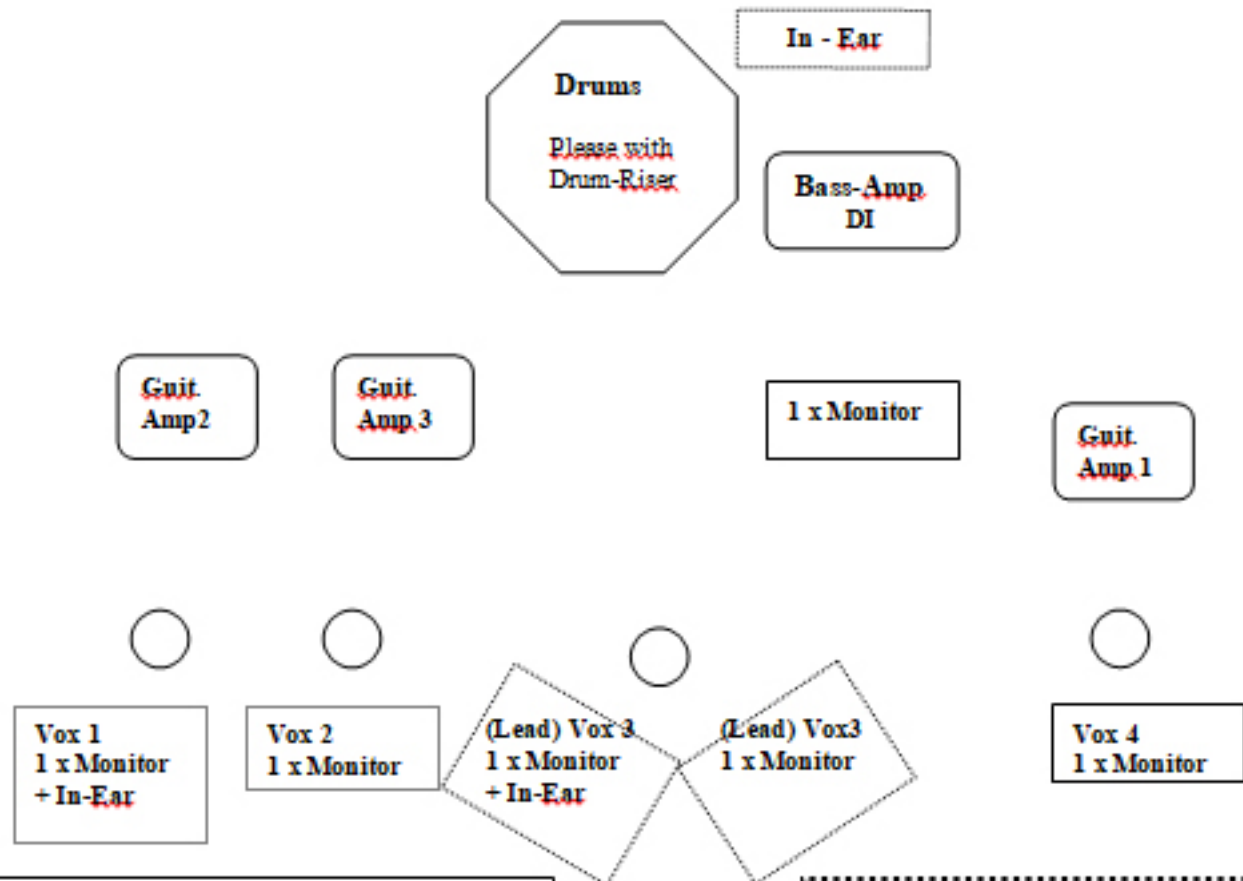

# Stage Set up – ROOTS 66 – HALLS

## (6 Musicians)

### Patch List

01	Bassdrum
02	Snare
03	Hi-Hat
04	Rack-Tom
05	Floor Tom 1
06	Floor Tom 2
07	OH
08	OH
09 DI	Bass Amp
10	Guitar Amp 1
11	Guitar Amp 2
12	Guitar Amp 3
13	Vox 1
14	Vox 2
15	Vox 3 Lead
16	Vox 4
	Effect Return
	Effect Return