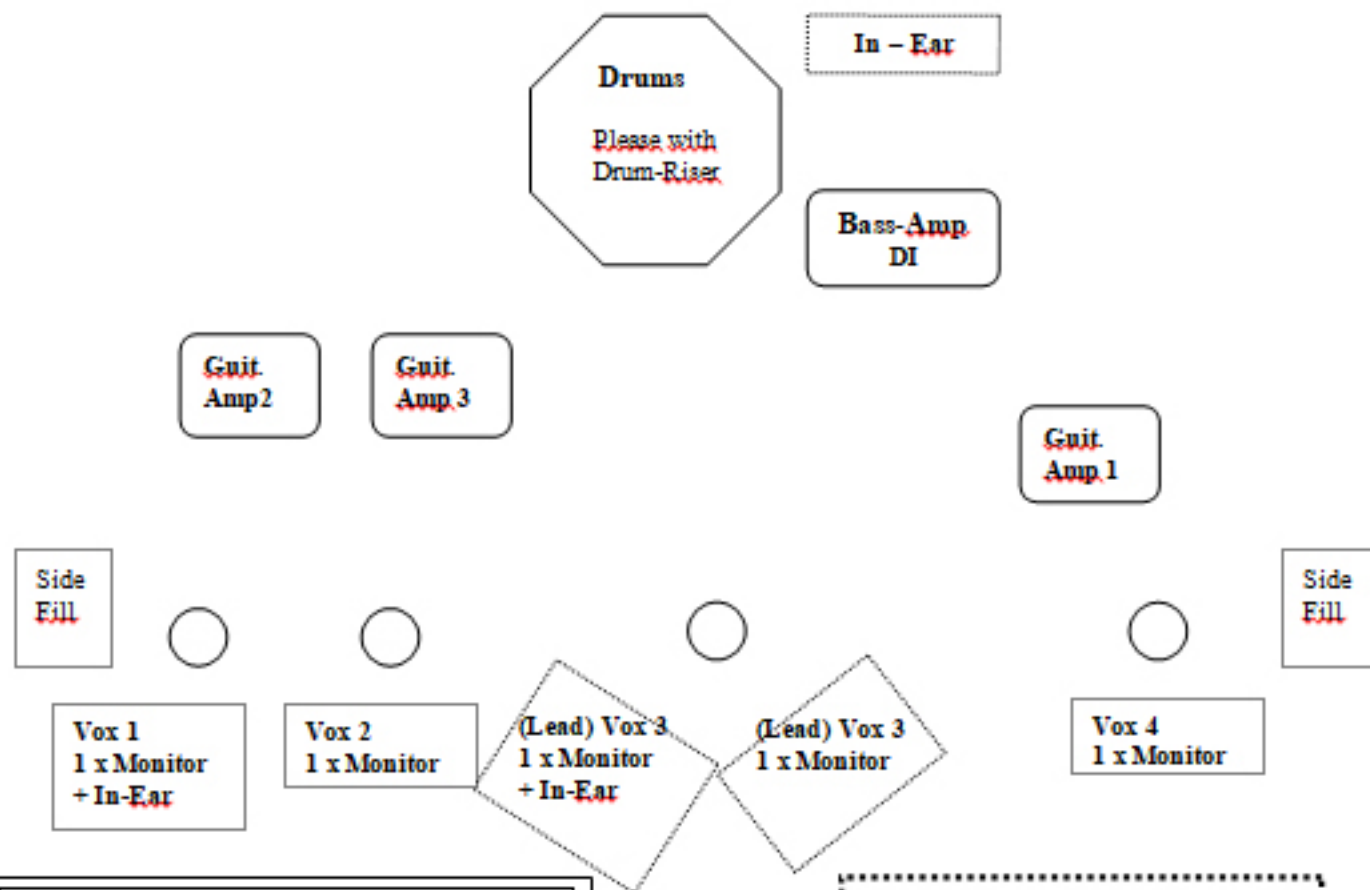

Stage Set up – ROOTS 66 – Open-Air (6 Musicians)

Patch List

01	Bassdrum
02	Snare
03	Hi-Hat
04	Rack-Tom
05	Floor Tom 1
06	Floor Tom 2
07	OH
08	OH
09 DI	Bass Amp
10	Guitar Amp 1
11	Guitar Amp 2
12	Guitar Amp 3
13	Vox 1
14	Vox 2
15	Vox 3 Lead
16	Vox 4
	Effect Return
	Effect Return

Please note:

Min. 4-way monitor system

For questions contact:

Kurt Hauser

Phone Business +41 55 264 11 48

Mobile +41 79 320 20 23